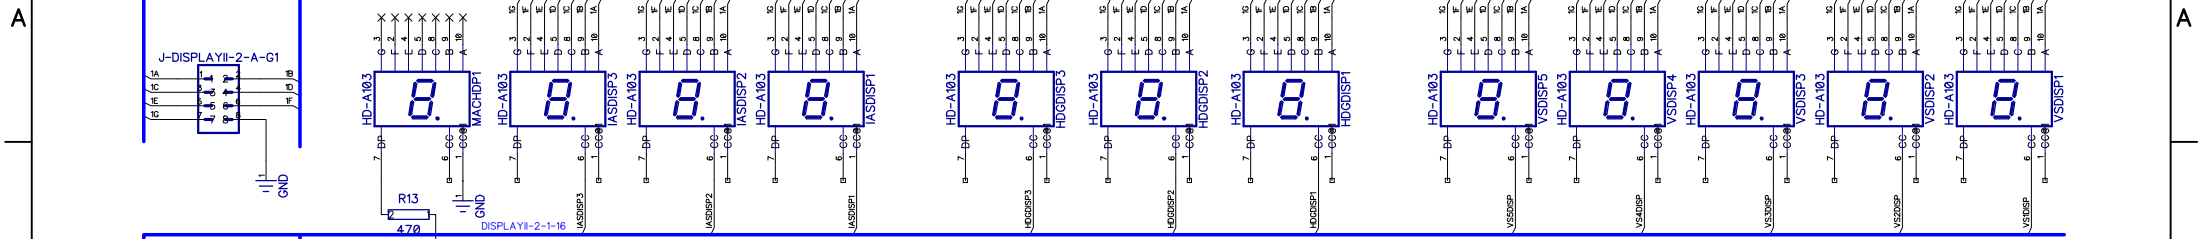

IAS

HDG

VS

Itemref	Quantity	MCP - Mode Control Panel - Boeing 767-300ER		Article No./Reference	
Designed by Per-Erik Hoddoe	Checked by	Approved by - date - 00/00/00	File name MCP	Date June 2008	Scale 1:1
				Edition 0	Sheet 1/2