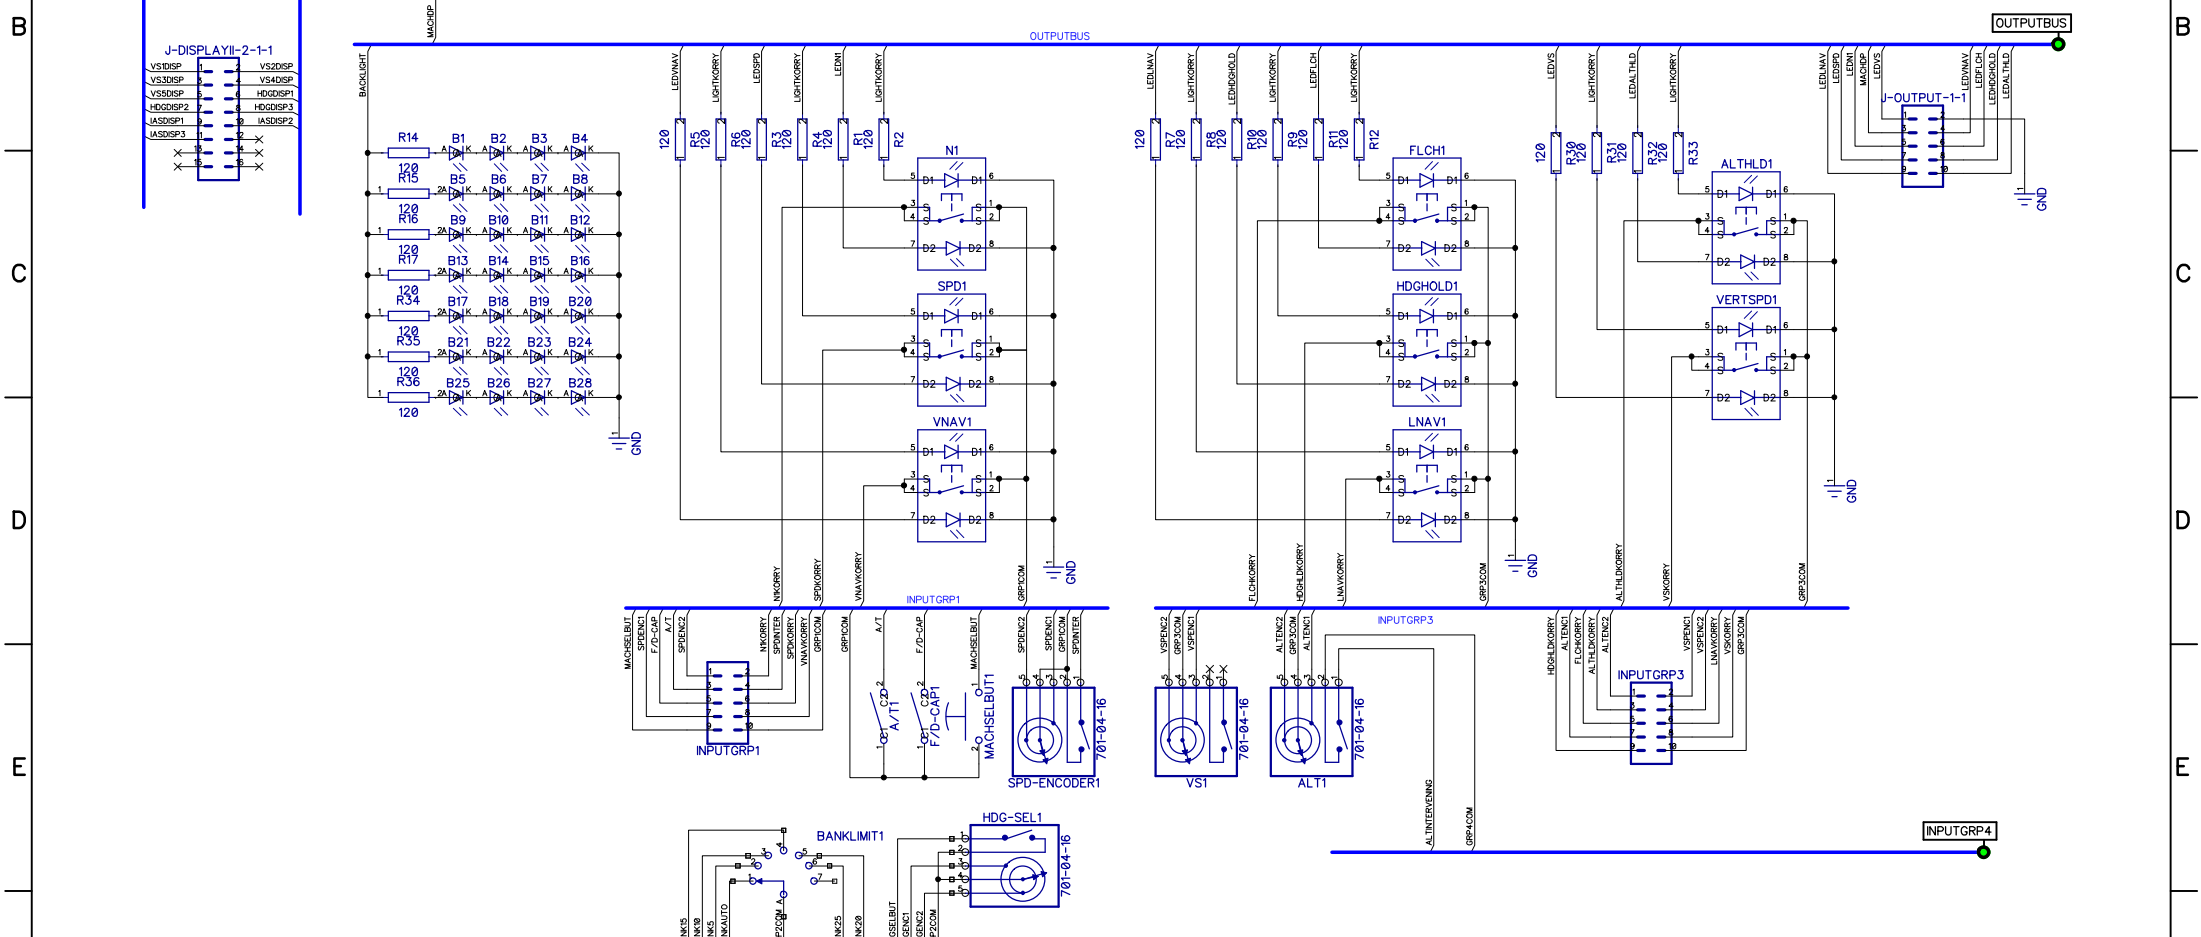

IAS

HDG

VS

Itemref	Quantity	MCP - Mode Control Panel - Boeing 767-300ER		Article No./Reference	
Designed by Per-Erik Hoddoe	Checked by	Approved by - date - 00/00/00	File name MCP	Date June 2008	Scale 1:1
				Edition 0	Sheet 1/2